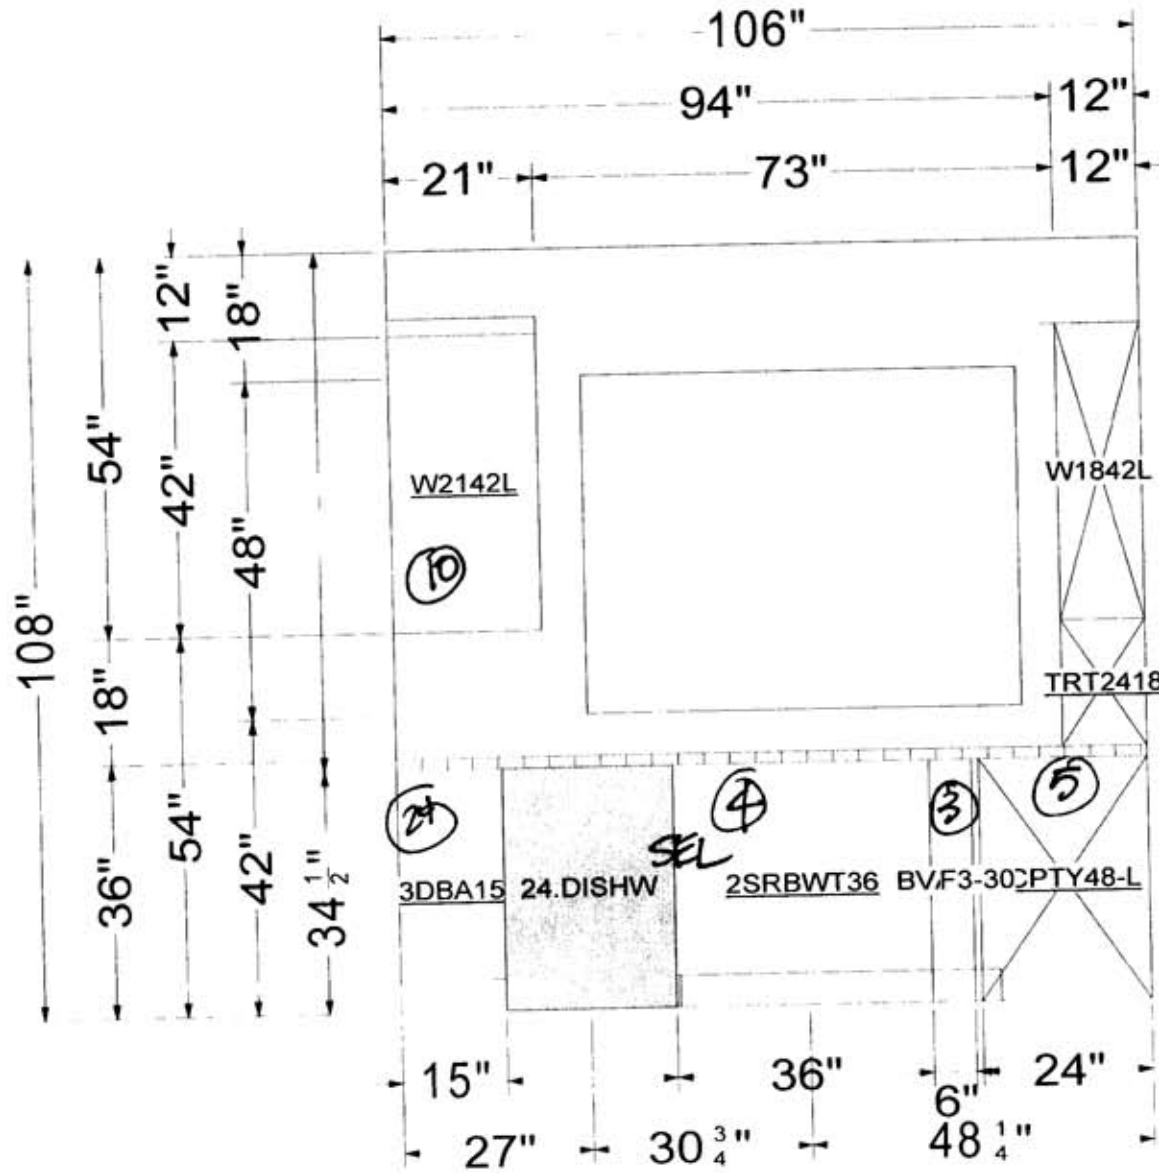

DIRECTBUY MEMBERS: ALL DIMENSIONS AND SIZE DESIGNATIONS ARE SUBJECT TO JOB SITE VERIFICATION. CABINETS THAT DO NOT FIT, ARE NON RETURNABLE.

DIRECTBUY MEMBERS: THIS IS AN ORIGINAL DESIGN AND MUST NOT BE RELEASED OR COPIED UNLESS APPLICABLE FEES HAVE BEEN PAID OR A JOB ORDER PLACED

Designed: 6/6/2008
Printed: 6/25/2008

C.S.C.