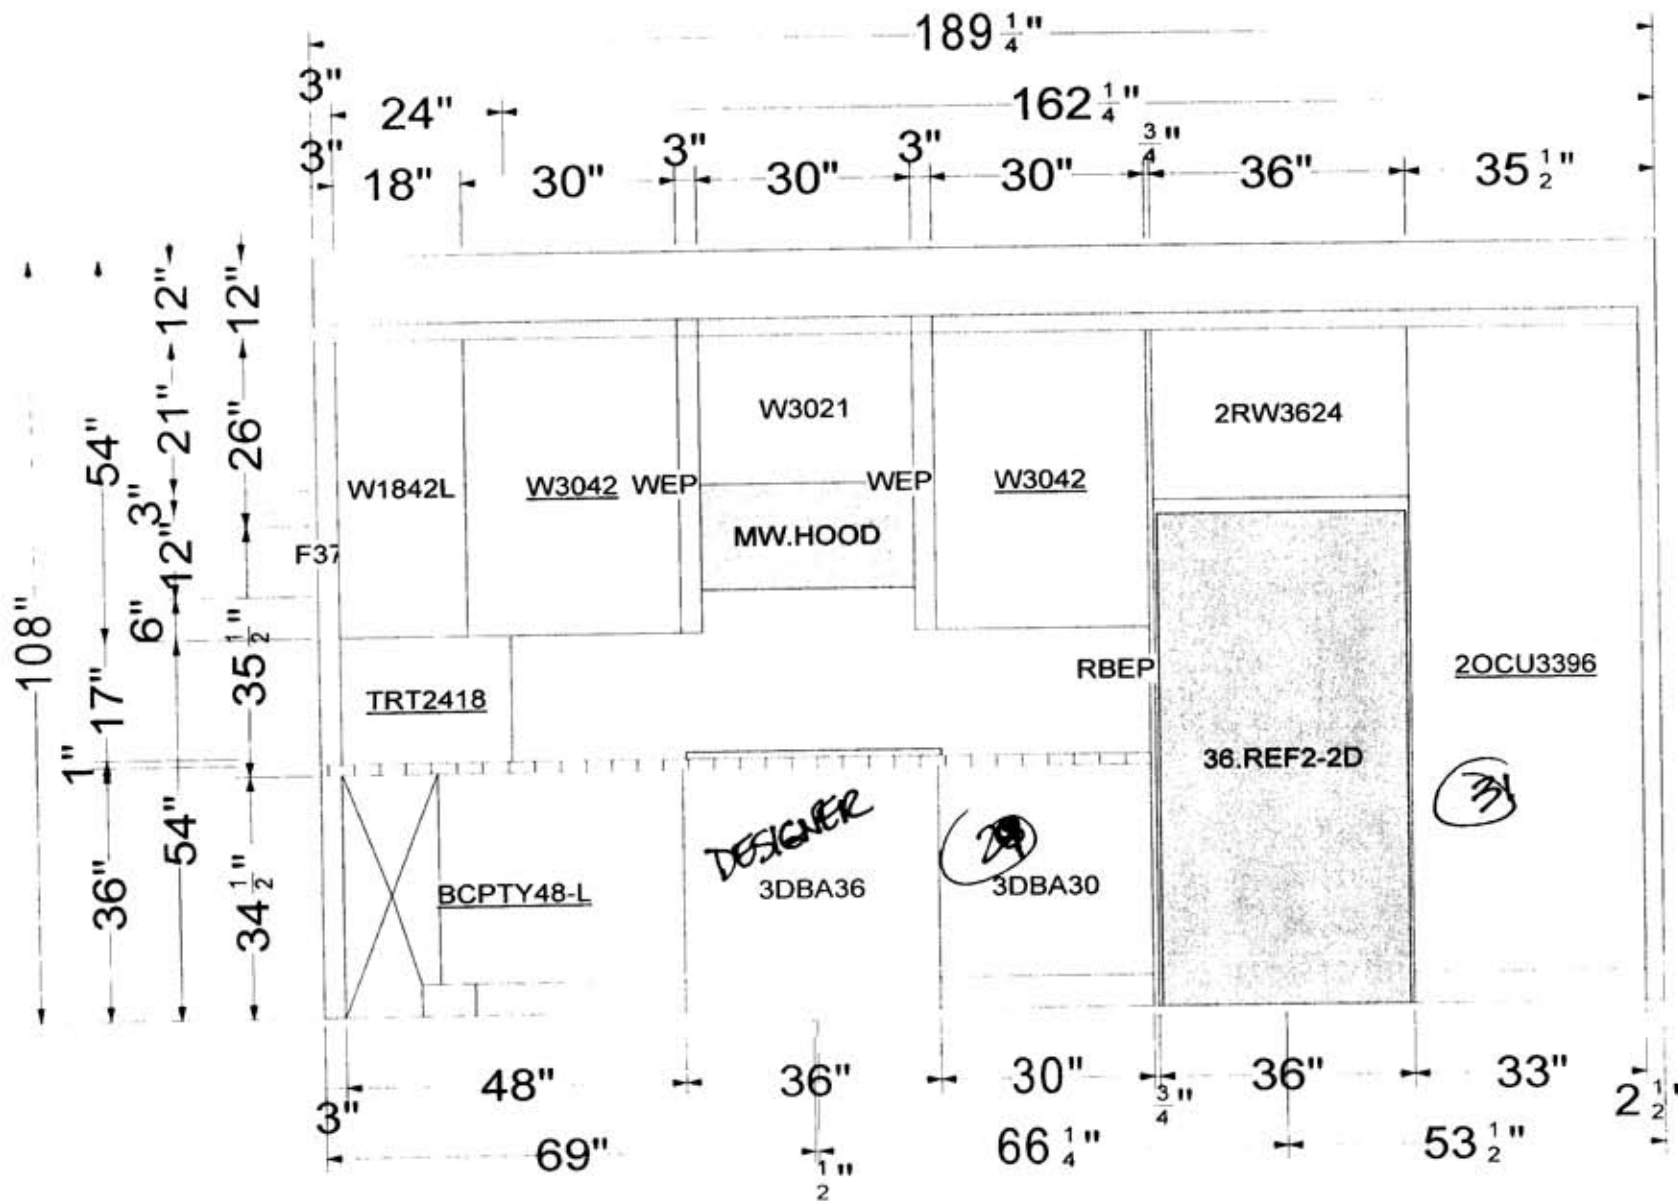

KK

PROVIDING MATERIAL
TO FINISH
BACK

KF

DIRECTBUY MEMBERS: ALL DIMENSIONS AND SIZE DESIGNATIONS ARE SUBJECT TO JOB SITE VERIFICATION. CABINETS THAT DO NOT FIT, ARE NON RETURNABLE.

DIRECTBUY MEMBERS: THIS IS AN ORIGINAL DESIGN AND MUST NOT BE RELEASED OR COPIED UNLESS APPLICABLE FEES HAVE BEEN PAID OR A JOB ORDER PLACED

Designed: 6/6/2008
Printed: 6/25/2008

C.S.C.

DIRECTBUY MEMBERS: ALL DIMENSIONS AND SIZE DESIGNATIONS ARE SUBJECT TO JOB SITE VERIFICATION. CABINETS THAT DO NOT FIT, ARE NON RETURNABLE.

DIRECTBUY MEMBERS: THIS IS AN ORIGINAL DESIGN AND MUST NOT BE RELEASED OR COPIED UNLESS APPLICABLE FEES HAVE BEEN PAID OR A JOB ORDER PLACED.

Designed: 6/6/2008
Printed: 6/25/2008

C.S.C.

This area is a "dumbwaiter" finish panels by others

DIRECTBUY MEMBERS: ALL DIMENSIONS AND SIZE DESIGNATIONS ARE SUBJECT TO JOB SITE VERIFICATION. CABINETS THAT DO NOT FIT, ARE NON RETURNABLE.