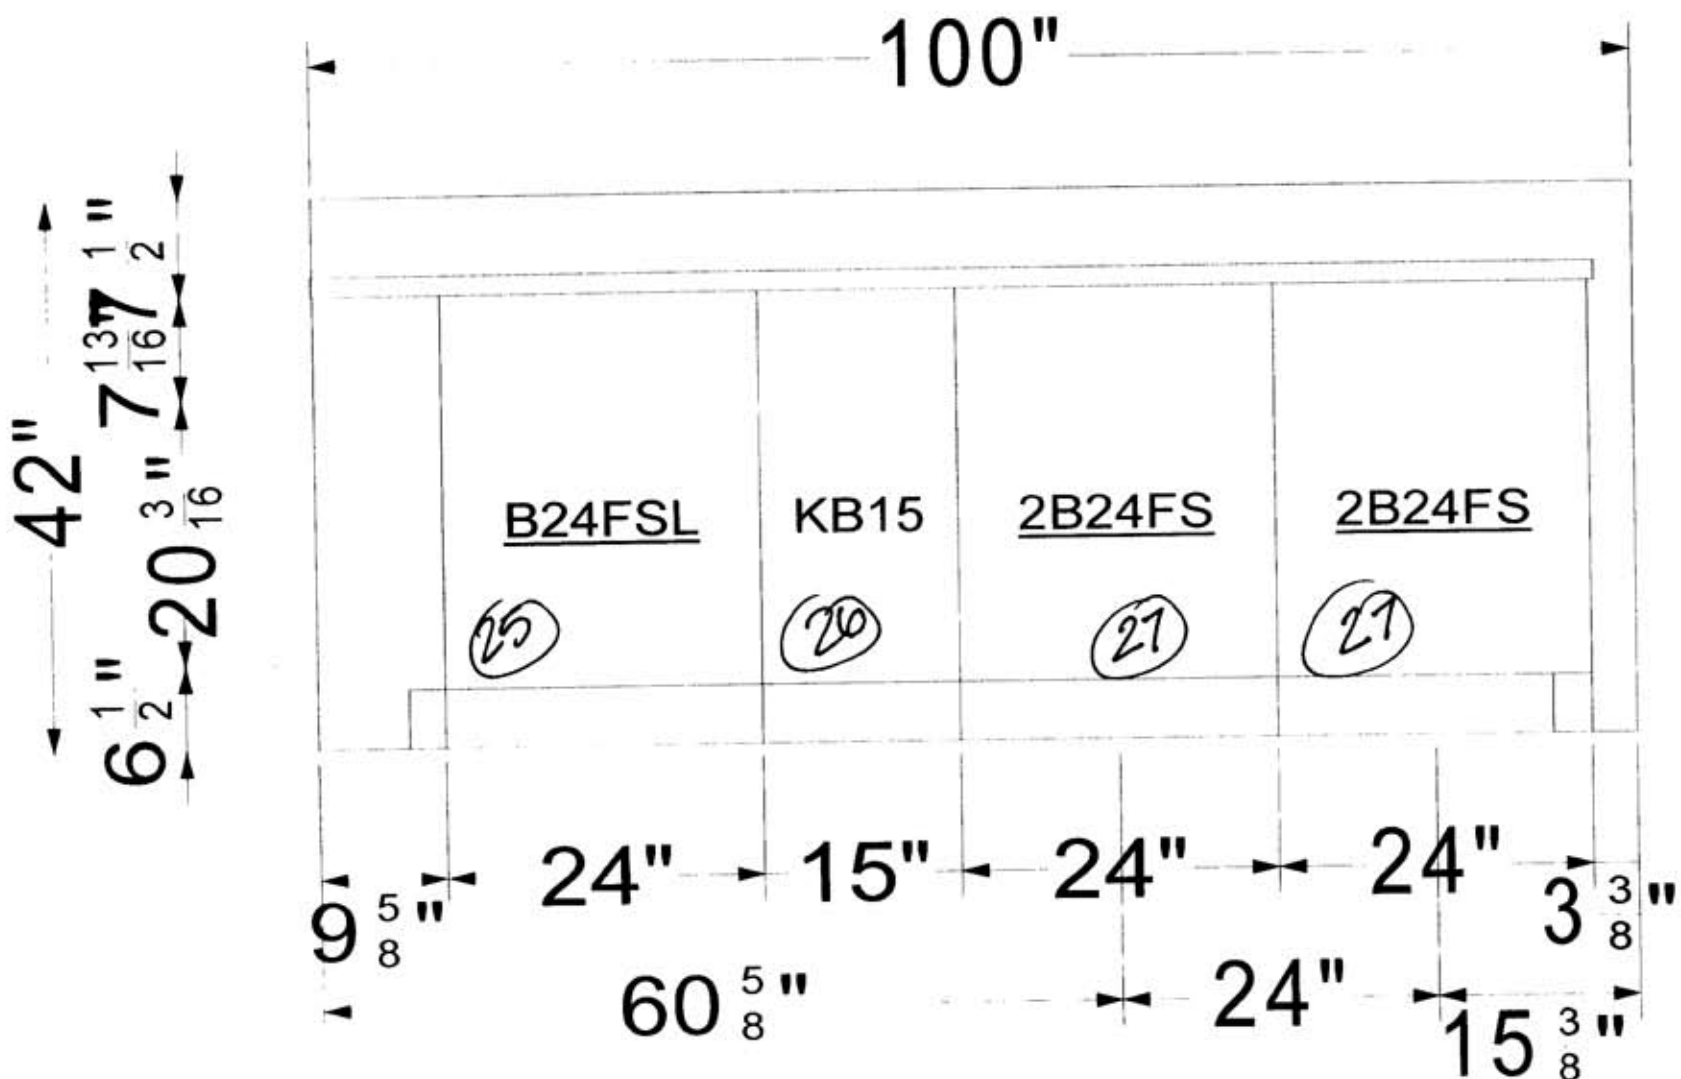

DIRECTBUY MEMBERS: ALL DIMENSIONS AND SIZE DESIGNATIONS ARE SUBJECT TO JOB SITE VERIFICATION. CABINETS THAT DO NOT FIT, ARE NON RETURNABLE.

DIRECTBUY MEMBERS: THIS IS AN ORIGINAL DESIGN AND MUST NOT BE RELEASED OR COPIED UNLESS APPLICABLE FEES HAVE BEEN PAID OR A JOB ORDER PLACED.

Designed: 6/6/2008
Printed: 6/25/2008

C.S.C.